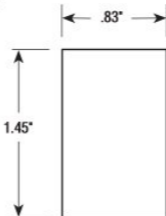

Single Mounting Panel

Stock No. 44382

(Carling No. VMS)

- Used for a single switch mount along with the multiple panel for a consistent look
- 1.34" W x 2.30" H
- Mounting hole: .98" W x 1.90" H
- Be sure to test cut a hole in the actual panel material

Stock No. 44382

8 Position Contura Connector

Stock No. 44386

(Carling No. VCH-01)

- For use with the Contura Rocker Switches
- Speeds up installation

Carling Technologies®
Innovative Designs. Powerful Solutions.